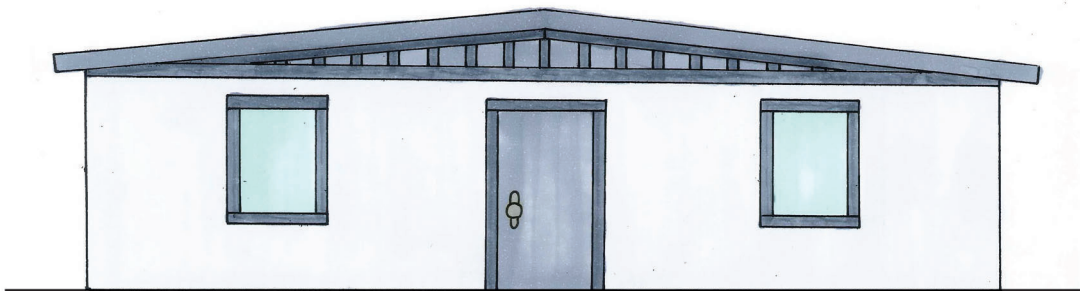

**CUSTOMISE
YOUR
SUPERPOD®
OUTSIDE**

Modernist Podhouse®

Superpod® is not just a rigorous passive house building envelope designed for top performance.

It's customisable inside and out!

MODERNIST PODHOUSE®

Our core Podhouse® is clean and uncluttered, based on the Modernist ethos of 'form follows function'.

Strong lines, industrial aesthetic, plain colour, minimalism.

Great architects like Le Corbusier, Eames and Mies van der Rohe inspire us.

High performing materials, put together beautifully. That's Modernist!

FLEXIBLE FACADES

You can change your Podhouse® facade while retaining our robust building envelope.

A robust well designed building shell

NATURAL PODHOUSE® Add timber cladding for a more organic look.

CLASSIC PODHOUSE® Period details reference traditional architecture.

TREND PODHOUSE® Different colour and texture blocks for what's in vogue.