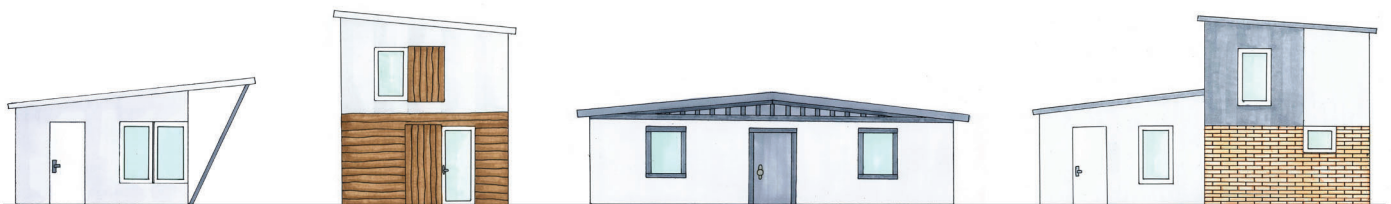

**CUSTOMISE
YOUR
SUPERPOD®
OUTSIDE**

Modernist Podhouse®

Superpod® is not just a rigorous passive house building envelope designed for top performance.

It's customisable inside and out!

MODERNIST PODHOUSE®

Our core Podhouse® is clean and uncluttered, based on the Modernist ethos of 'form follows function'.

Strong lines, industrial aesthetic, plain colour, minimalism.

Great architects like Le Corbusier, Eames and Mies van der Rohe inspire us.

High performing materials, put together beautifully. That's Modernist!

FLEXIBLE FACADES

You can change your Podhouse® facade while retaining our robust building envelope.

A robust well designed building shell

NATURAL PODHOUSE® Add timber cladding for a more organic look.

CLASSIC PODHOUSE® Period details reference traditional architecture.

TREND PODHOUSE® Different colour and texture blocks for what's in vogue.