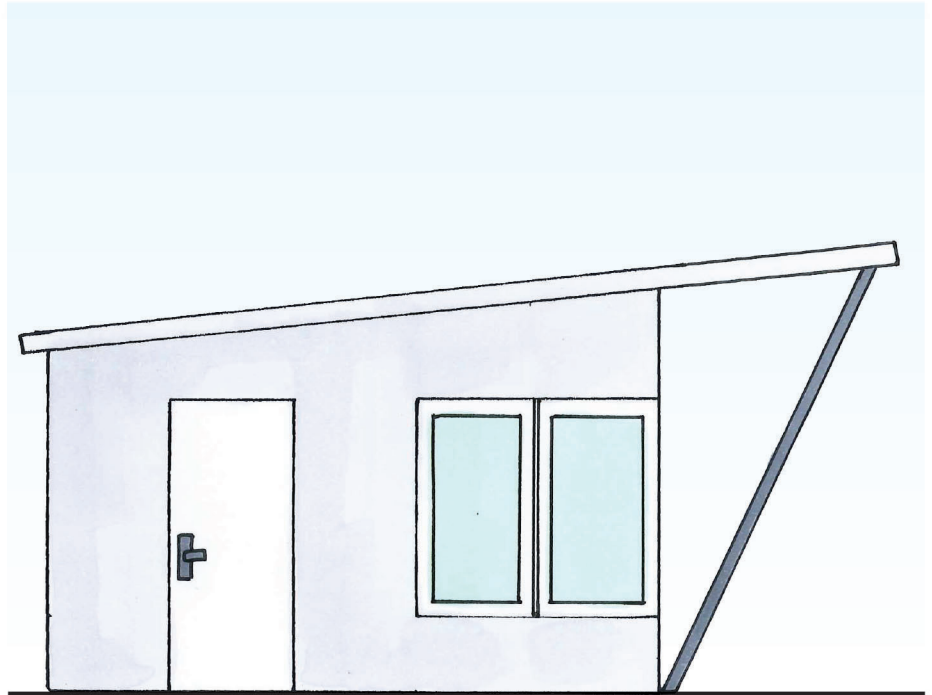

**CUSTOMISE
YOUR
SUPERPOD®
OUTSIDE**

Modernist Podhouse®

Superpod® is not just a rigorous passive house building envelope designed for top performance.

It's customisable inside and out!

MODERNIST PODHOUSE®

Our core Podhouse® is clean and uncluttered, based on the Modernist ethos of 'form follows function'.

Strong lines, industrial aesthetic, plain colour, minimalism.

Great architects like Le Corbusier, Eames and Mies van der Rohe inspire us.

High performing materials, put together beautifully. That's Modernist!

FLEXIBLE FACADES

You can change your Podhouse® facade while retaining our robust building envelope.

A robust well designed building shell