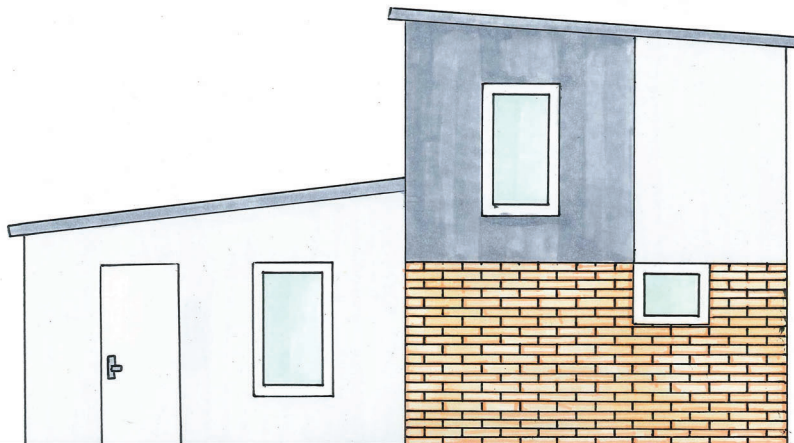

**CUSTOMISE
YOUR
SUPERPOD®
OUTSIDE**

Modernist Podhouse®

Superpod® is not just a rigorous passive house building envelope designed for top performance.

It's customisable inside and out!

MODERNIST PODHOUSE®

Our core Podhouse® is clean and uncluttered, based on the Modernist ethos of 'form follows function'.

Strong lines, industrial aesthetic, plain colour, minimalism.

Great architects like Le Corbusier, Eames and Mies van der Rohe inspire us.

High performing materials, put together beautifully. That's Modernist!

FLEXIBLE FACADES

You can change your Podhouse® facade while retaining our robust building envelope.

A robust well designed building shell

NATURAL PODHOUSE® Add timber cladding for a more organic look.

CLASSIC PODHOUSE® Period details reference traditional architecture.

TREND PODHOUSE® Different colour and texture blocks for what's in vogue.